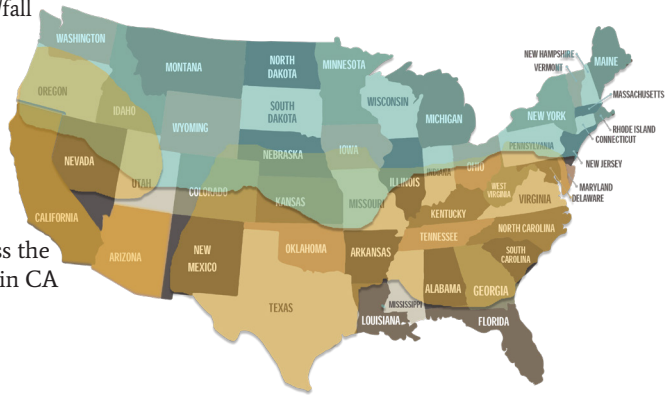

SurgeTM

TRITICALE

Key Attributes:

- Dual planting window, spring/fall
- Awnless (beardless)
- Late maturity
- High silage yield
- Good silage quality
- Widely adapted throughout the US, spring planted across the northern US or fall planted in CA and the southern US

■ Fall Planting ■ Spring and Fall Planting

Plains, Georgia Triticale Forage Performance 2019–2020

HARVEST DATE

SEASON

Brand-Variety	2/12/2020	3/13/2020	TOTALS
	Dry lbs/acre		
TriCal Surge™	1,742	1,797	3,539
TriCal Gainer 154™	817	2,679	3,496
TriCal 344	1,927	1,350	3,278
TriCal Flex 719 Hybrid	1,263	1,753	3,017
FL 08128	2,037	773	2,810
TriCal Merlin Max™	1,144	1,568	2,712
TriCal 342	1,742	828	2,570
TriCal 1143	1,557	904	2,461